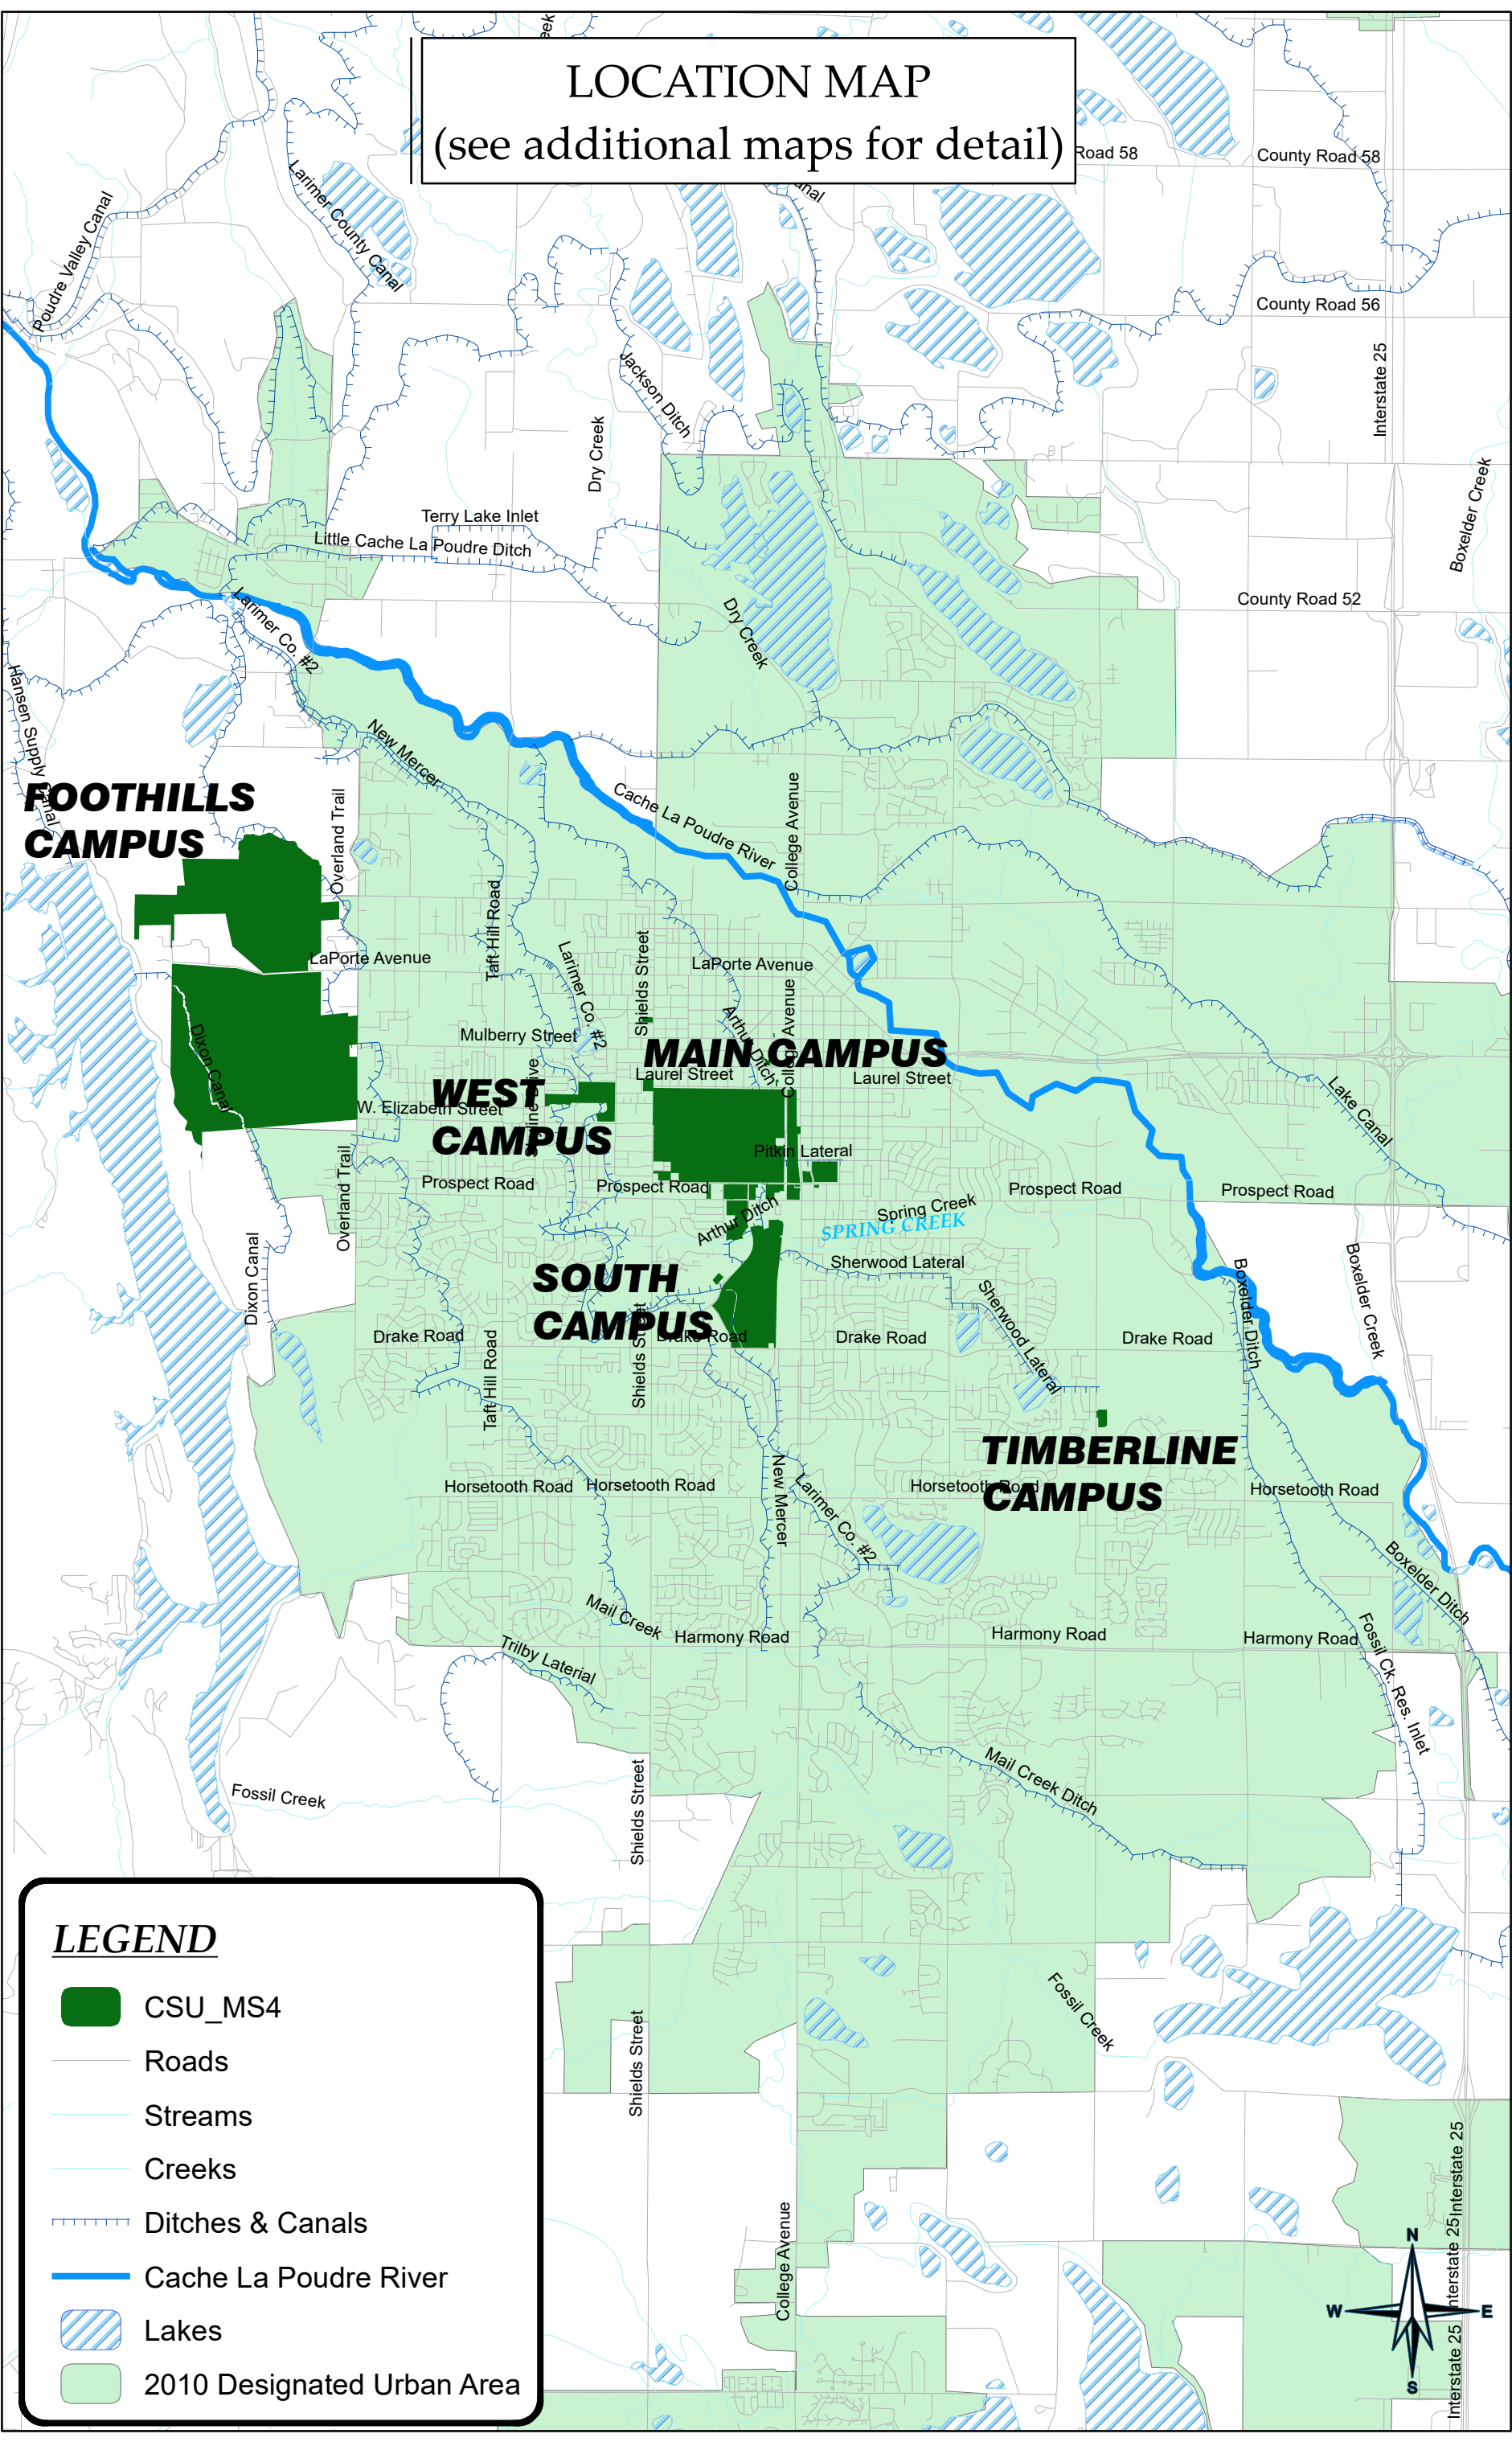

# LOCATION MAP

(see additional maps for detail)

**LEGEND**

- CSU\_MS4
- Roads
- Streams
- Creeks
- Ditches & Canals
- Cache La Poudre River
- Lakes
- 2010 Designated Urban Area