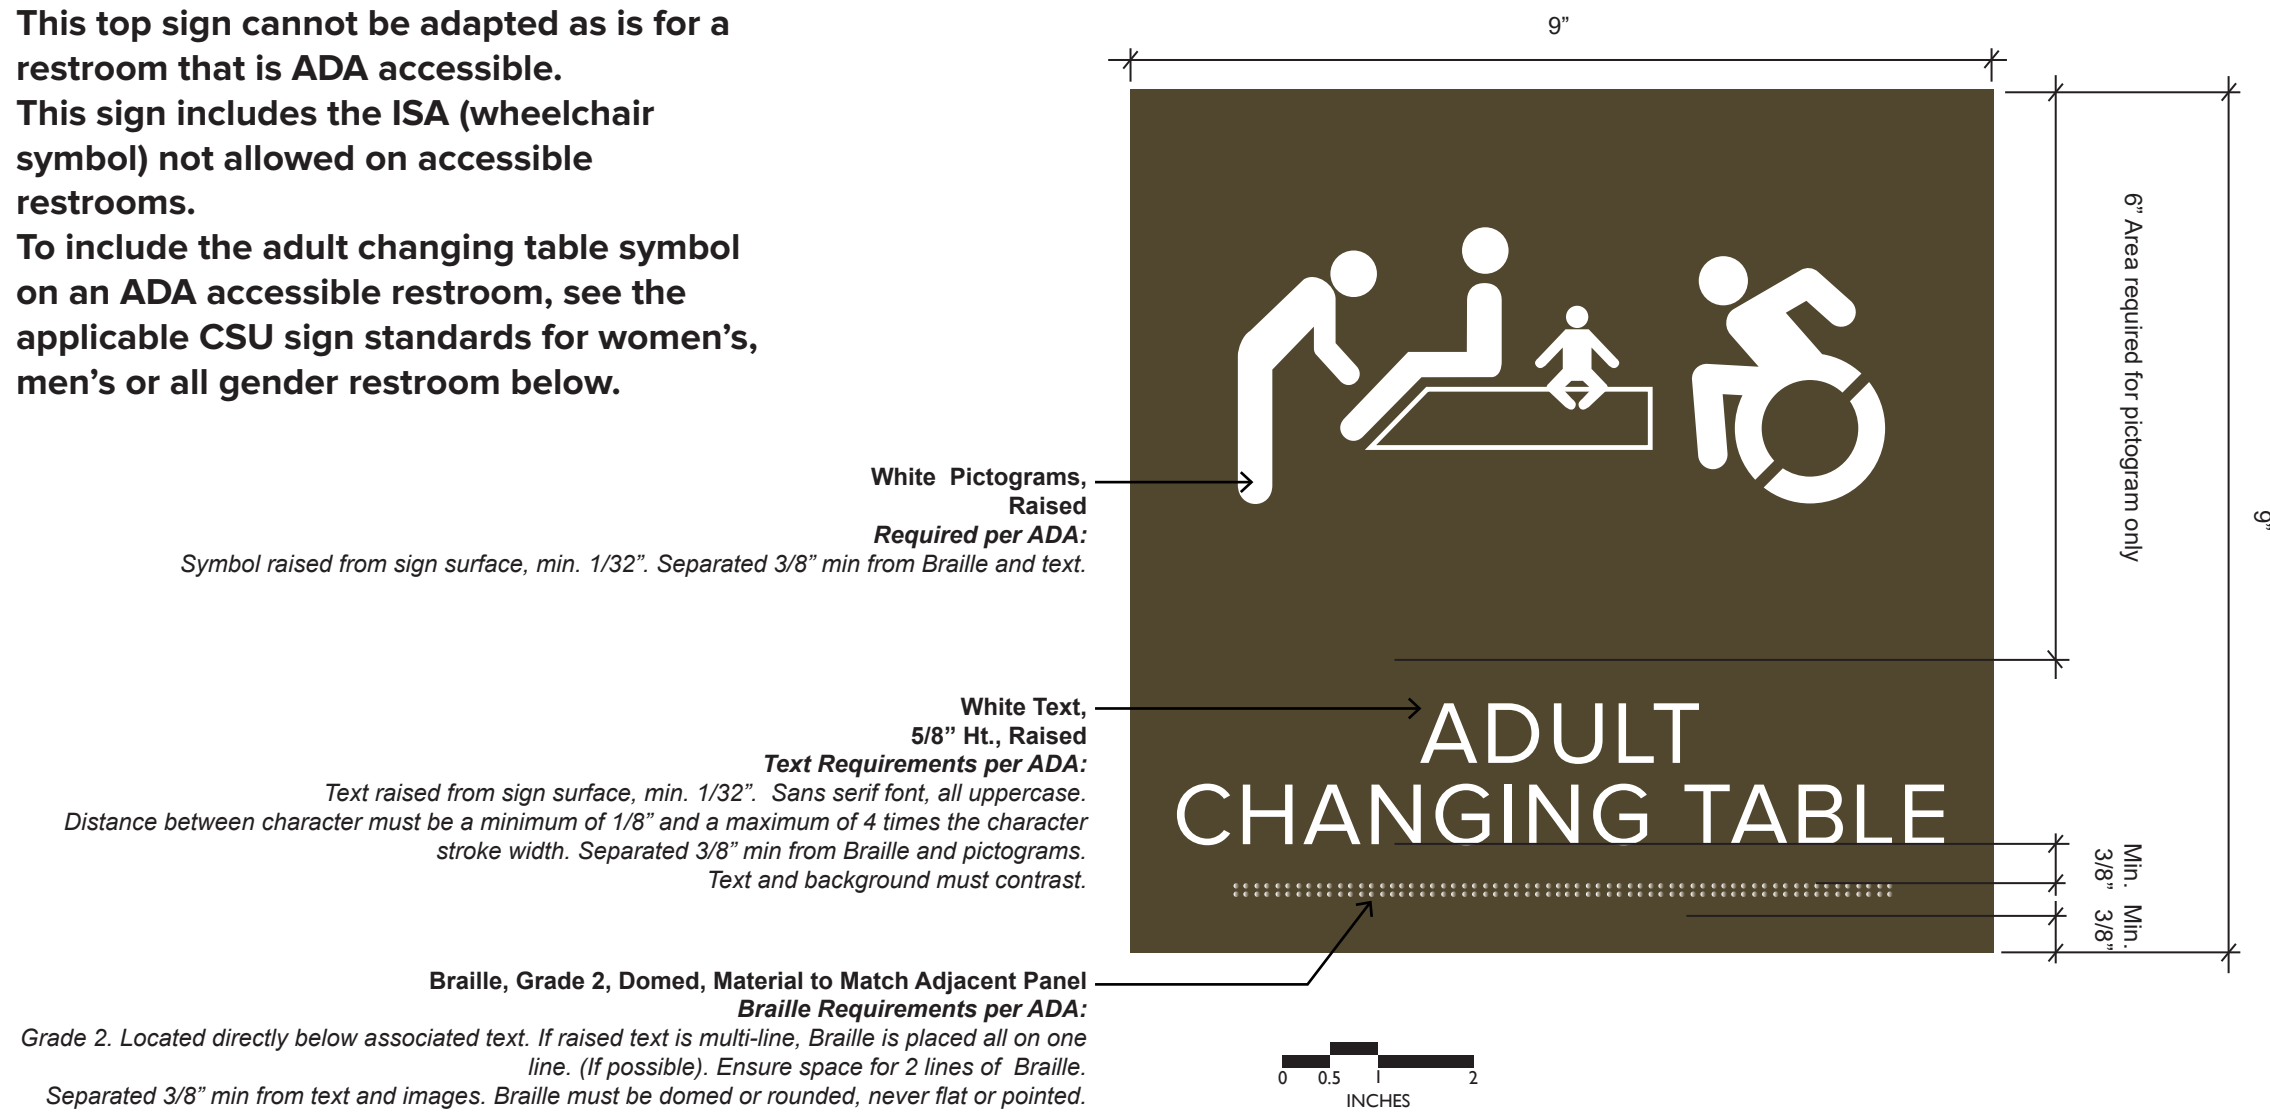

NOTES:

This top sign cannot be adapted as is for a restroom that is ADA accessible.

This sign includes the ISA (wheelchair symbol) not allowed on accessible restrooms.

To include the adult changing table symbol on an ADA accessible restroom, see the applicable CSU sign standards for women's, men's or all gender restroom below.

SIGN SPECIFICATIONS

Sign Material and Colors:
 Acrylic, 1/8" th. Matches Rowmark "Dark Brown" 321-803
 See notes for information about different colors, materials and fonts. Matte surface.
 Pictograms and Text: White. Raised where required.

Women's Restroom with Adult Changing Table Sign

Men's Restroom with Adult Changing Table Sign

All Gender ADA-Accessible Restroom with Adult Changing Table Sign

CSU Interior Signage Standards:
www.fm.colostate.edu/constr_standards